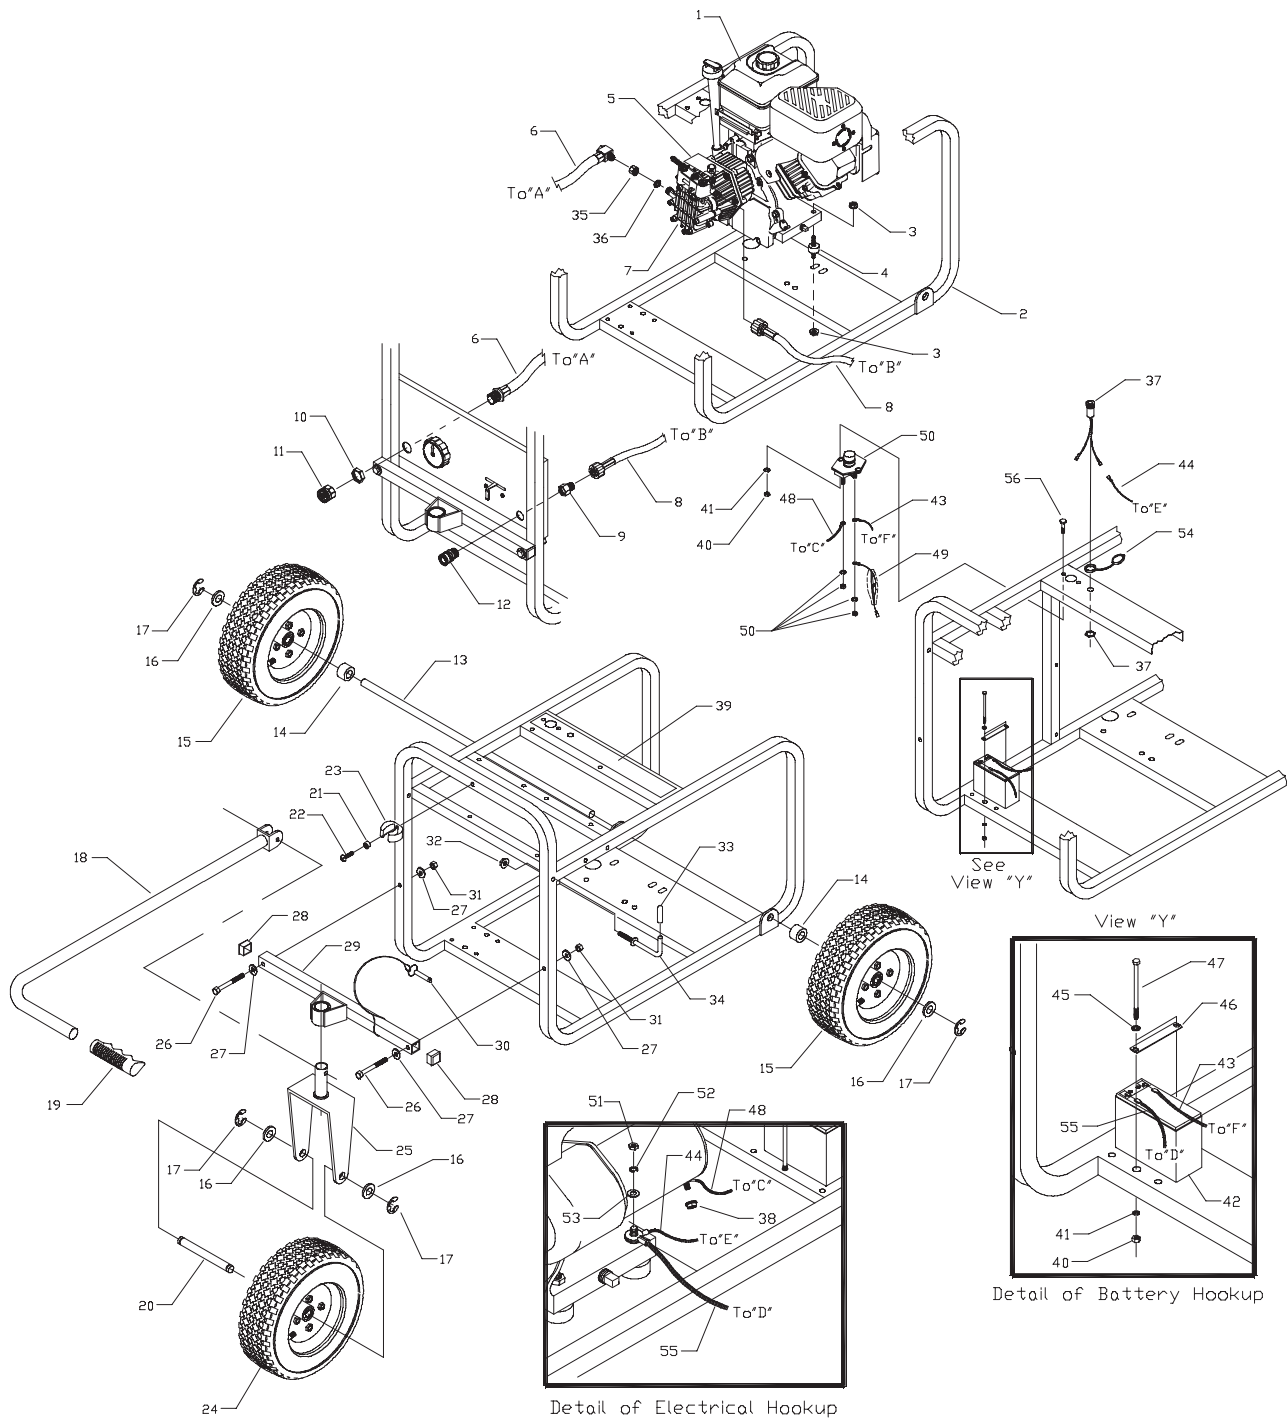

DR® POWER WASHER

ILLUSTRATED PARTS LIST

2500 PSI Unit (Model 01580) - Frame Exploded View

Detail of Electrical Hookup

Detail of Battery Hookup

2500 PSI Unit (Model 01580) - Parts Exploded View

2500 PSI Unit (Model 01580) - Parts List

* = Obtain from local hardware source

2500 PSI Pump (Model I580-0) - Exploded View

Item numbers 24, 34, 35, 38, 44, 54, and 59 are service kits and include all parts shown within the box.

2500 PSI Pump (Model I580-0) - Parts List