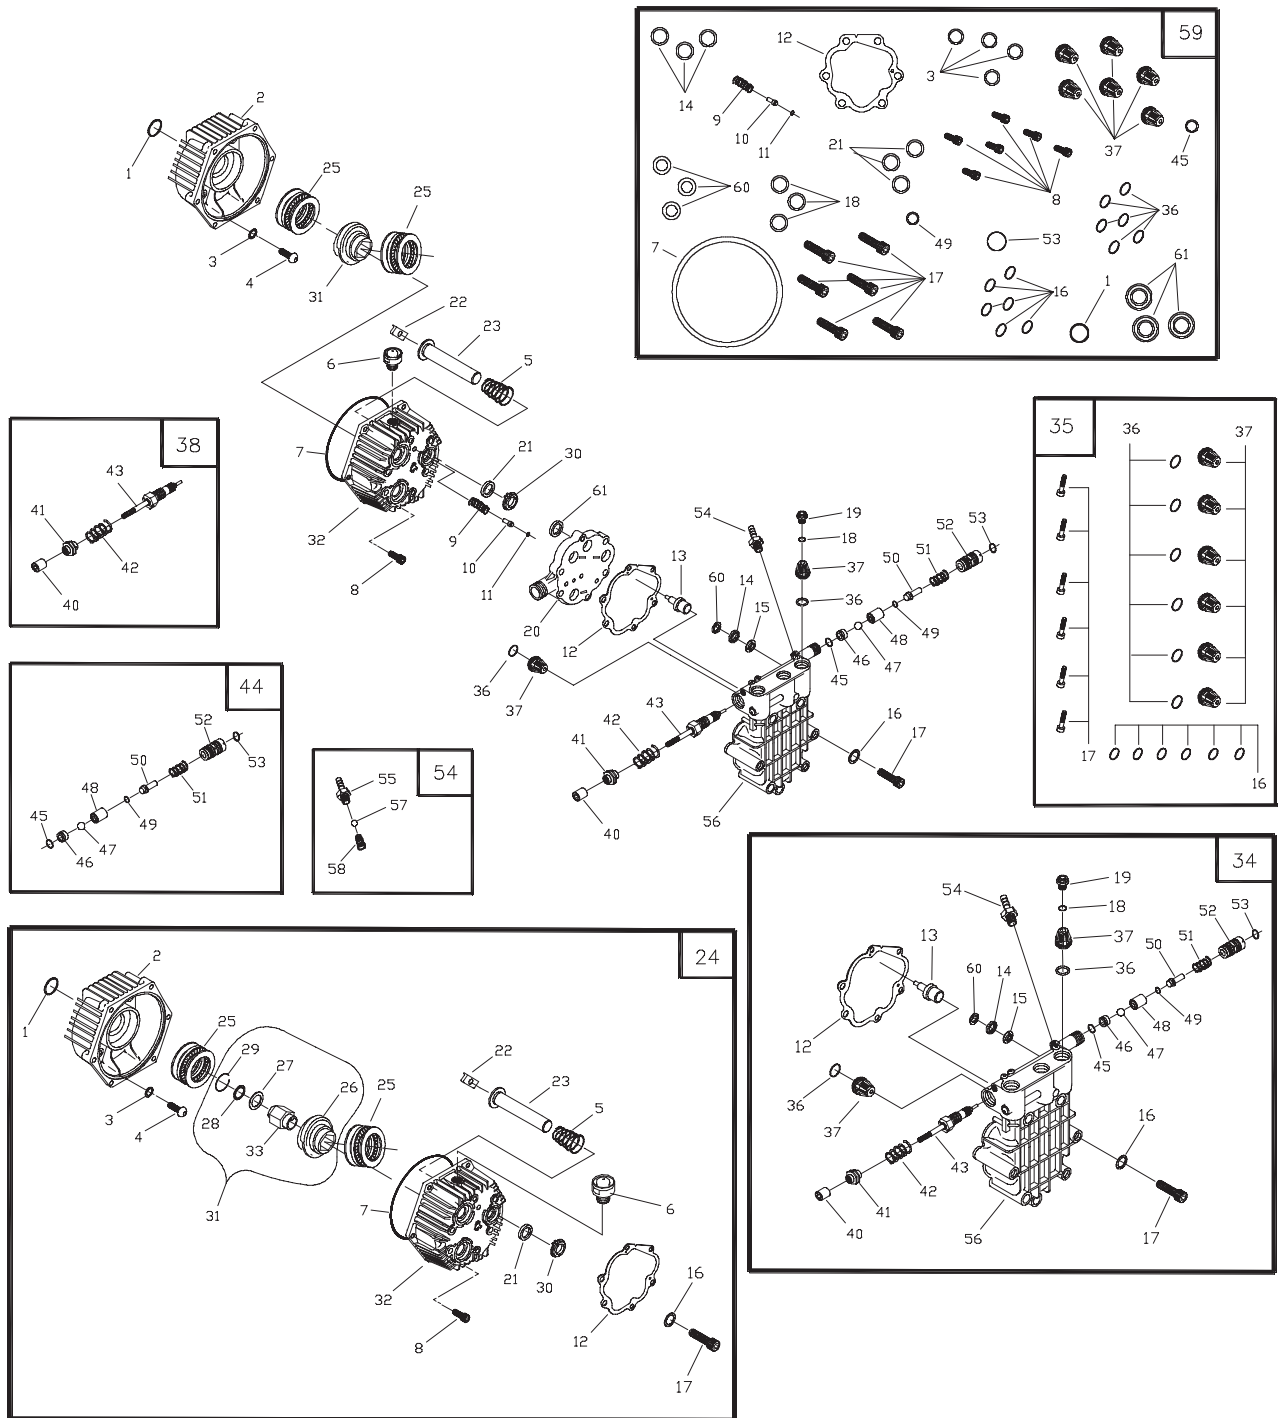

DR® POWER WASHER

ILLUSTRATED PARTS LIST

2500 PSI Unit (Model 01580) - Frame Exploded View

Detail of Electrical Hookup

Detail of Battery Hookup

2500 PSI Unit (Model 01580) - Parts Exploded View

2500 PSI Unit (Model 01580) - Parts List

* = Obtain from local hardware source

2500 PSI Pump (Model I580-0) - Exploded View

Item numbers 24, 34, 35, 38, 44, 54, and 59 are service kits and include all parts shown within the box.

2500 PSI Pump (Model I580-0) - Parts List