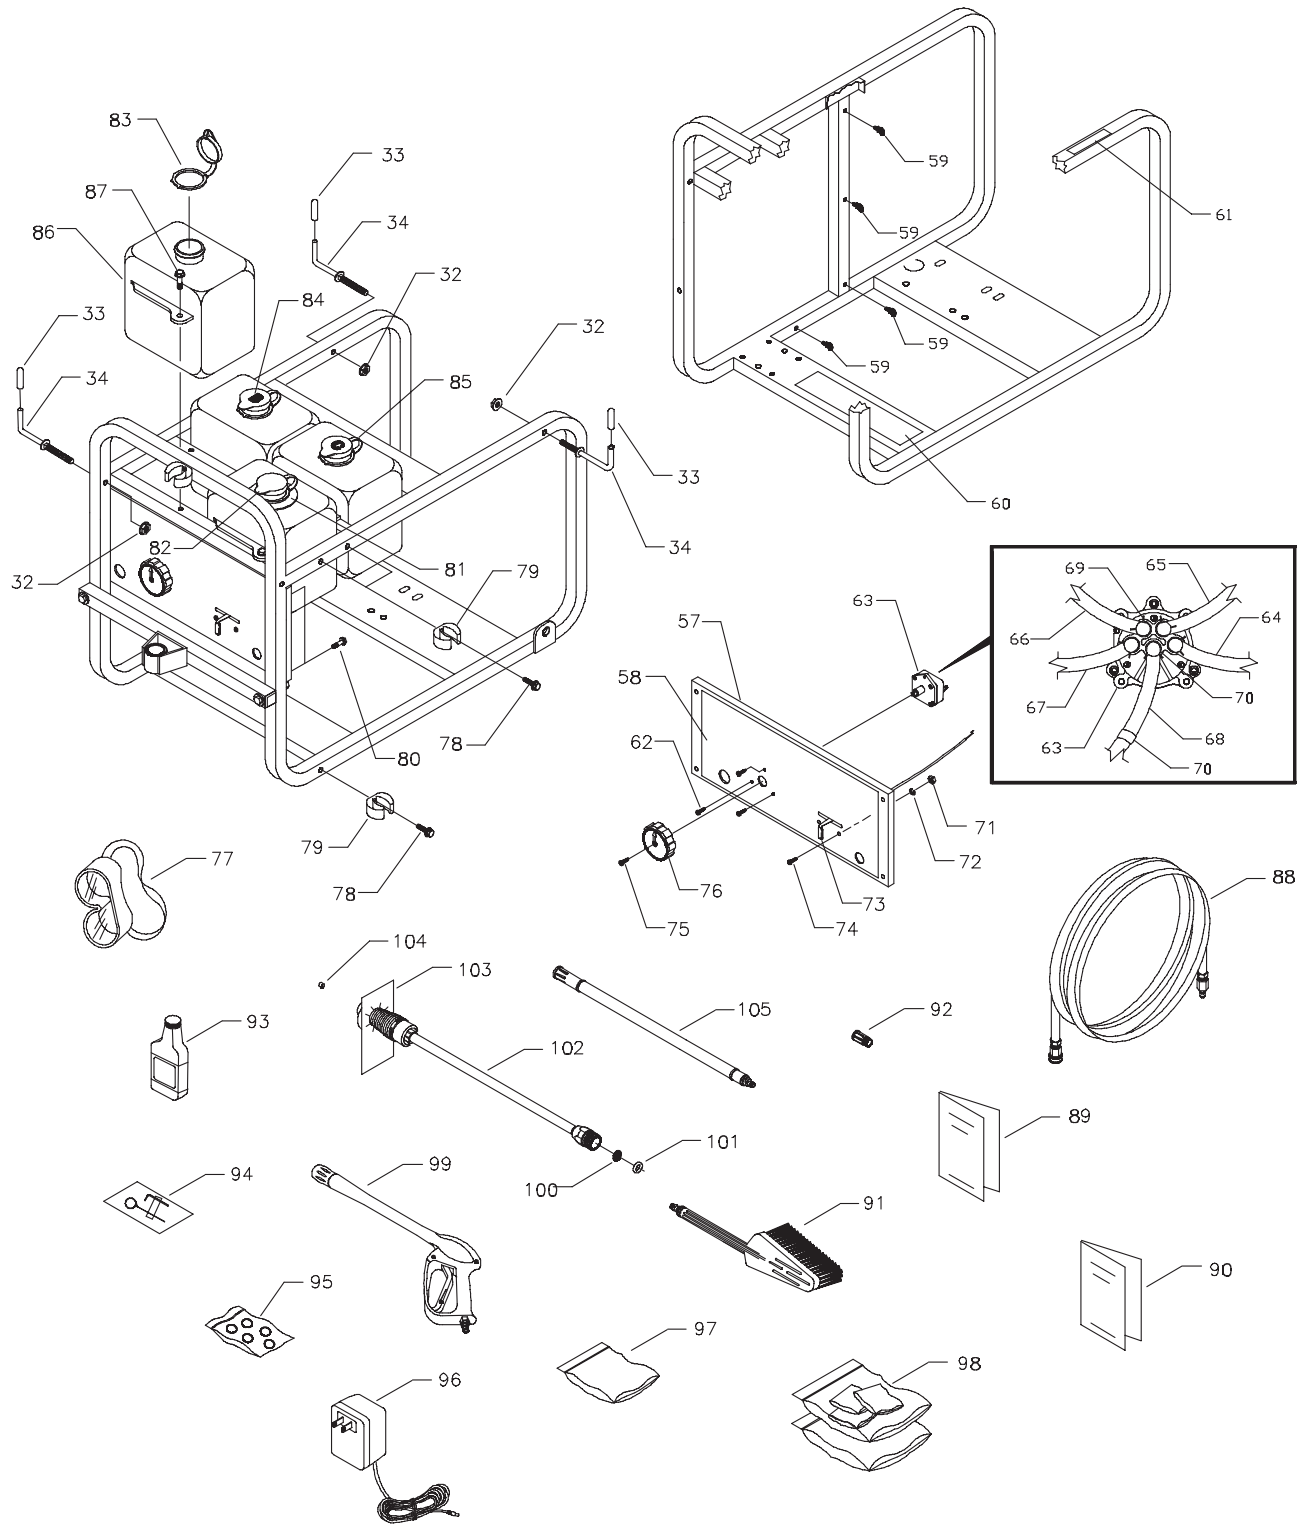

DR® POWER WASHER

ILLUSTRATED PARTS LIST

2500 PSI Unit (Model 01580) - Frame Exploded View

Detail of Electrical Hookup

Detail of Battery Hookup

2500 PSI Unit (Model 01580) - Parts Exploded View

2500 PSI Unit (Model 01580) - Parts List

* = Obtain from local hardware source

2500 PSI Pump (Model I580-0) - Exploded View

Item numbers 24, 34, 35, 38, 44, 54, and 59 are service kits and include all parts shown within the box.

2500 PSI Pump (Model I580-0) - Parts List